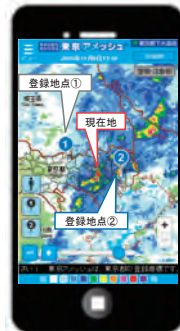

Tokyo Amesh is now available to view from your smartphone.