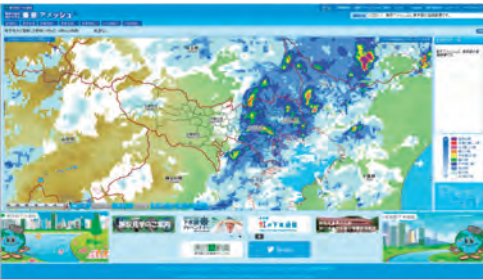

Q13 I want to know the rainfall status in Tokyo.

A13 Please see Tokyo Amesh.

Tokyo Amesh provides color-coded information on rainfall in Tokyo and the surrounding areas, and is updated in real time. Amesh also has a function to replay all rainfall data from the previous two hours up to the present time.

A smartphone version of Tokyo Amesh has been available for download as of April 2017. Use this app when you are going out, or to prepare your household against flooding in times of heavy rains.

Tokyo Amesh